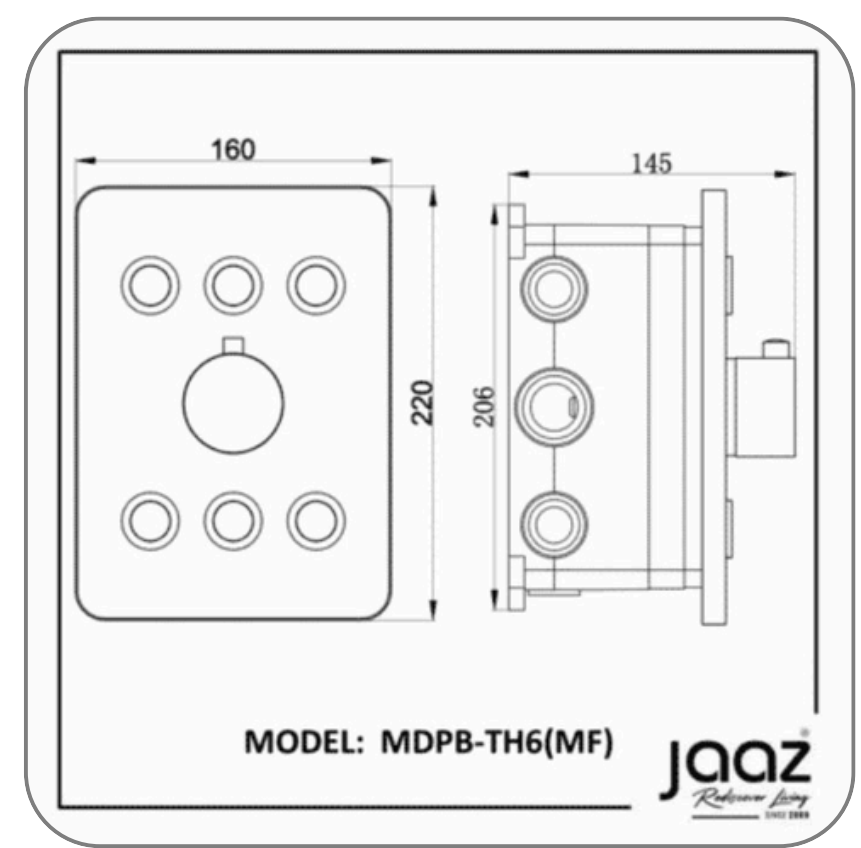

MRP: ₹35,950.00 - ₹46,950.00 (Incl. of all taxes)

AVAILABLE IN:

TECHNICAL DETAILS

Function of MDPB-TH6 (MF) | Mixer & Diverter - Thermostatic:

- 6-Way Multifunction Diverters: Enjoy versatile water flow options with six distinct settings for a customized shower experience:
 - Rain Shower
 - Mist Shower
 - Waterfall Shower
 - Intense Shower
 - Body Jets
 - Spout
- High Flow Thermostatic Mixer: Achieve precise temperature control and consistent water flow with the advanced thermostatic mixer.

Product Specifications:

- Press Switch for All Functions: Convenient press switch allows easy operation of all functions.
- Durable Cover Plate: Made from 1.0mm stainless steel, ensuring longevity and resistance to corrosion.
- Round Chrome Plated Thermostatic Knob: Elegant and easy-to-use knob for precise temperature adjustments.
- Premium Thermostatic Cartridge: Equipped with a Varnet thermostatic cartridge for reliable performance and safety.
- Mixer: Control water temperature effortlessly with the thermostatic mixer for accurate hot and cold adjustments.
- Diverter: Seamlessly switch between multiple water output functions to tailor your shower experience.